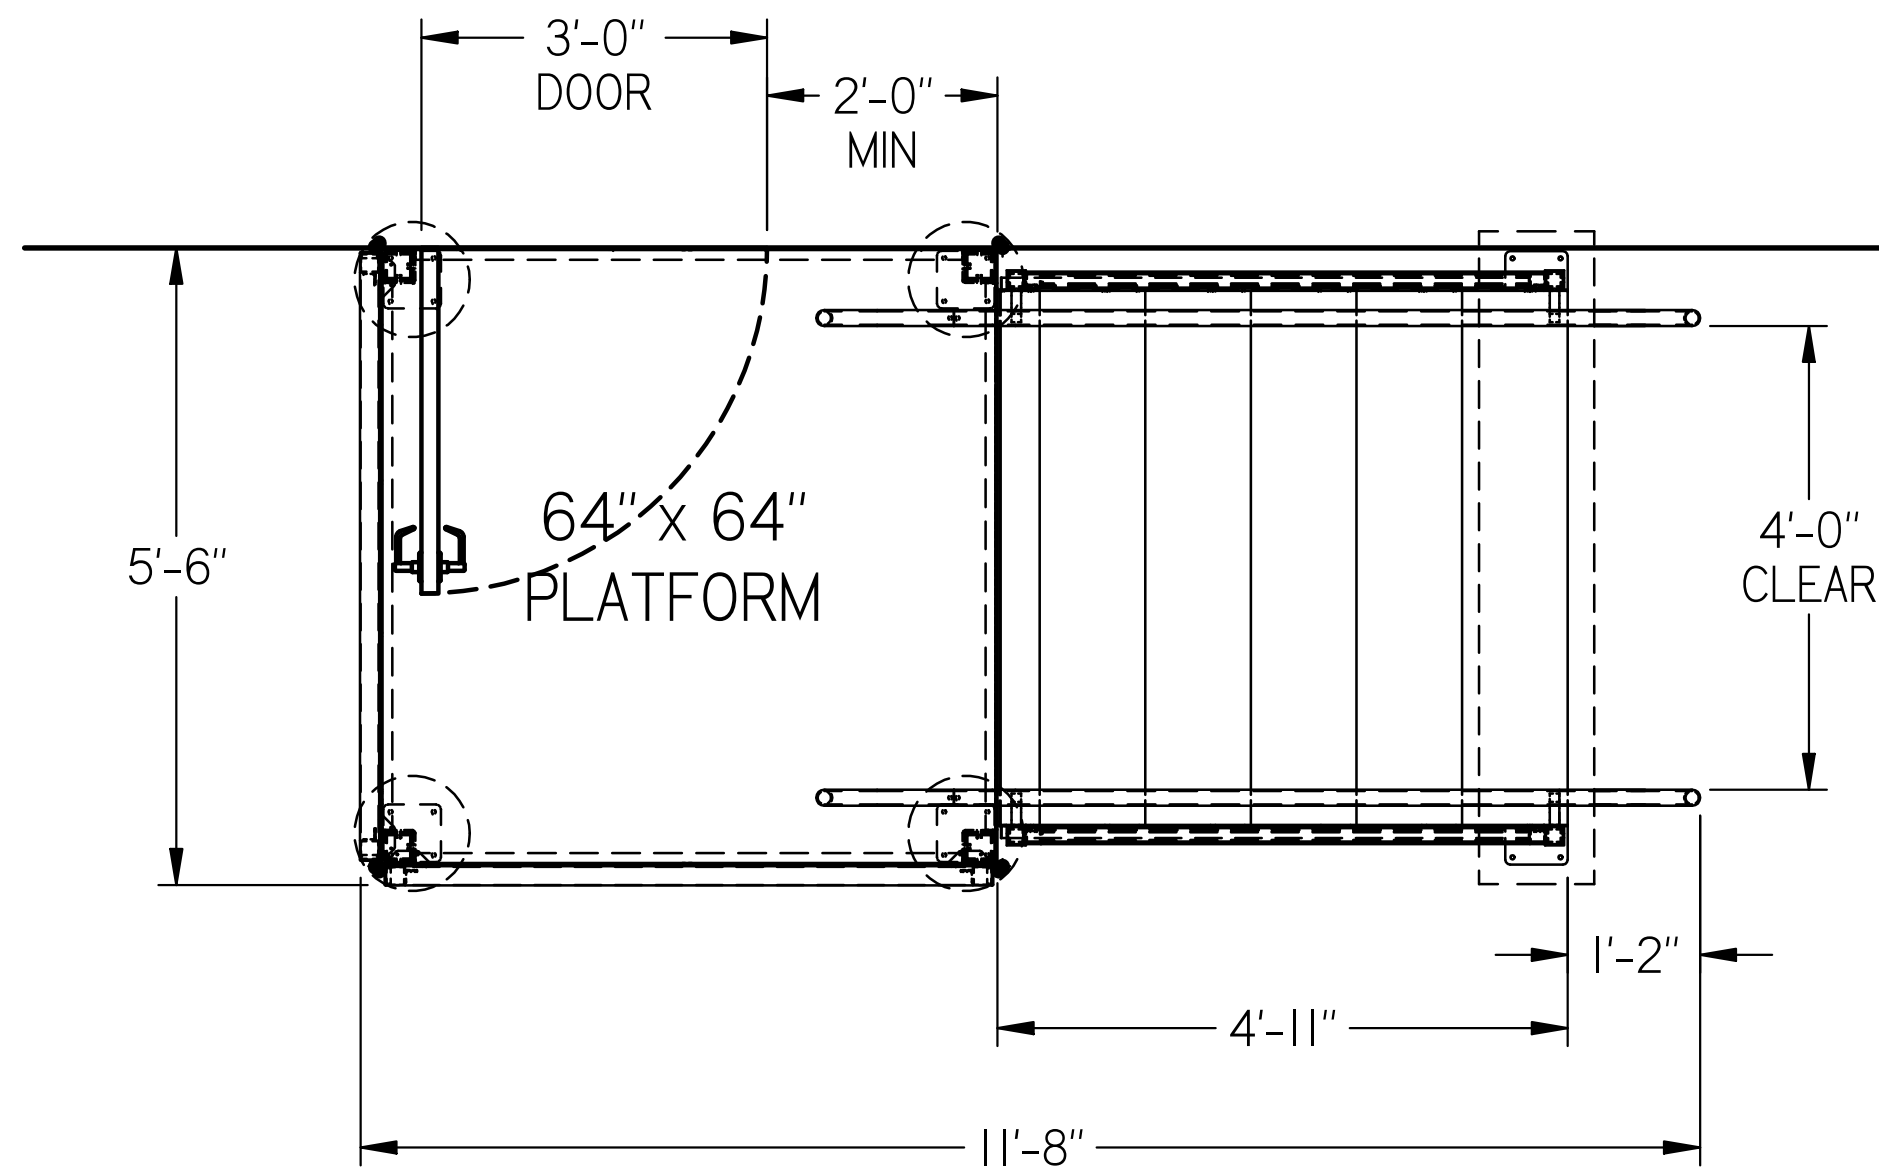

42" STEP RISER WITH (1) 64" X 64" PLATFORM PROVIDED BY:

DWG #	42_STEP	<p>UPSIDE INNOVATIONS LLC CINCINNATI, OHIO WWW.UPSIDEINNOVATIONS.COM PHONE: (513) 889-2492 FAX: (513) 672-2124</p>	ALL DIMENSIONS IN INCHES UNLESS OTHERWISE SPECIFIED		XXX ± 0.060" XXXX ± 0.015" ANGLES ± 1°	
DATE	12/4/14		DATE	BY	REV	REVISION DESCRIPTION
REVISION	--					
SCALE	1:20					
DRAWN	SRF					
CHECKED	KRS					
TITLE	UPSIDE STANDARD LAYOUT - 42" STEPS		SIZE	C		
The concepts and designs shown here-in are the exclusive proprietary property of UPSIDE INNOVATIONS LLC and may not be copied or used in any manner without written permission from UPSIDE INNOVATIONS.						
					SHEET #	
					01	