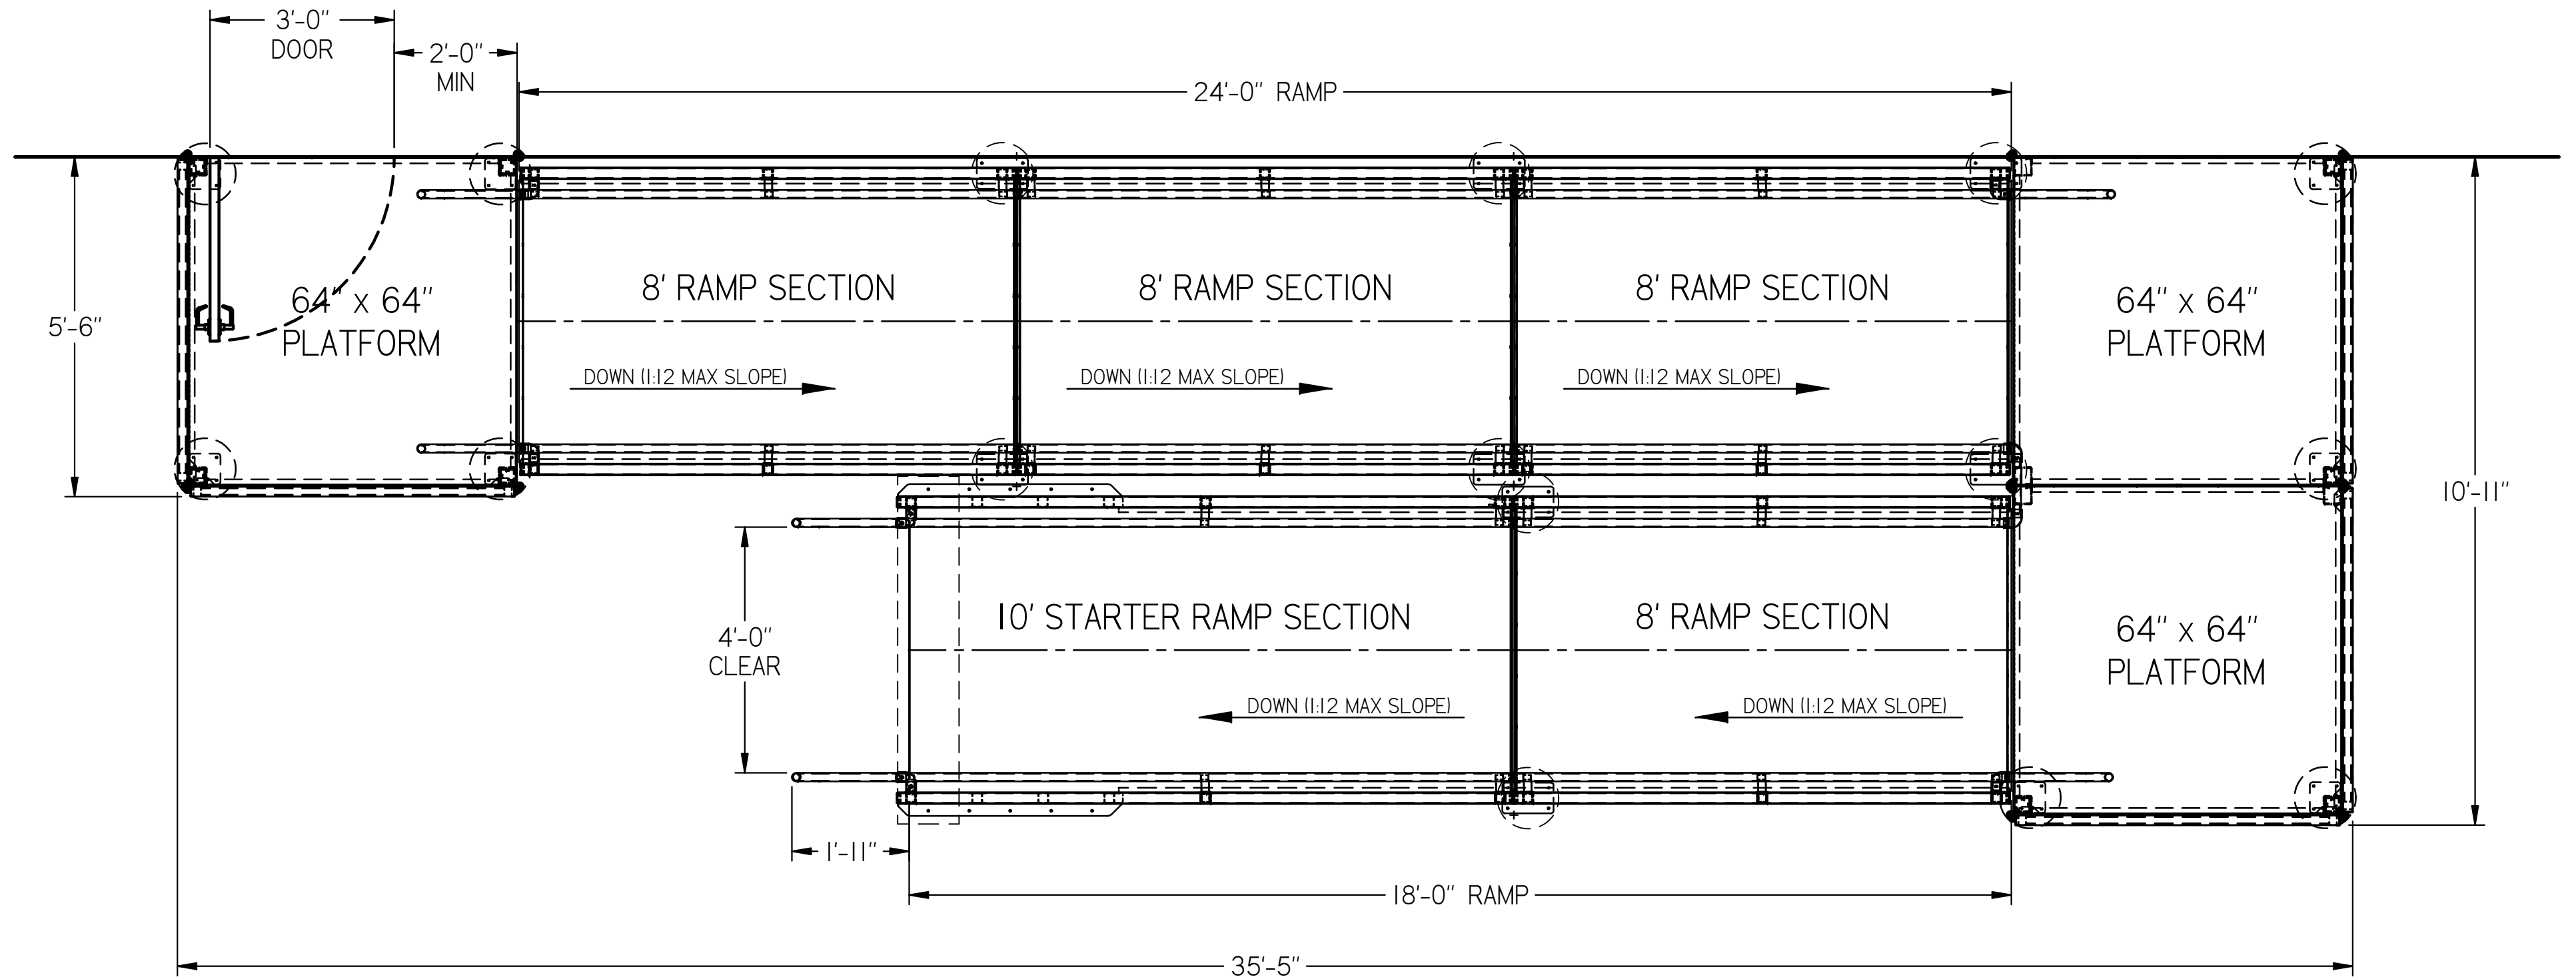

42' SWITCHBACK RAMP WITH (3) 64" X 64" PLATFORMS PROVIDED BY:

DWG #	42_SWB	<p>UPSIDE INNOVATIONS LLC CINCINNATI, OHIO WWW.UPSIDEINNOVATIONS.COM PHONE: (513) 889-2492 FAX: (513) 672-2124</p>	ALL DIMENSIONS IN INCHES UNLESS OTHERWISE SPECIFIED		XXX ± 0.060" XXXX ± 0.015" ANGLES ± 1°	
DATE	12/4/14		DATE	BY	REV	REVISION DESCRIPTION
REVISION	--					
SCALE	1:25					
DRAWN	SRF					
CHECKED	KRS					
TITLE	UPSIDE STANDARD LAYOUT - 42' SWITCHBACK RAMP		SIZE	C		
The concepts and designs shown here-in are the exclusive proprietary property of UPSIDE INNOVATIONS LLC and may not be copied or used in any manner without written permission from UPSIDE INNOVATIONS.						
					SHEET #	
					01	