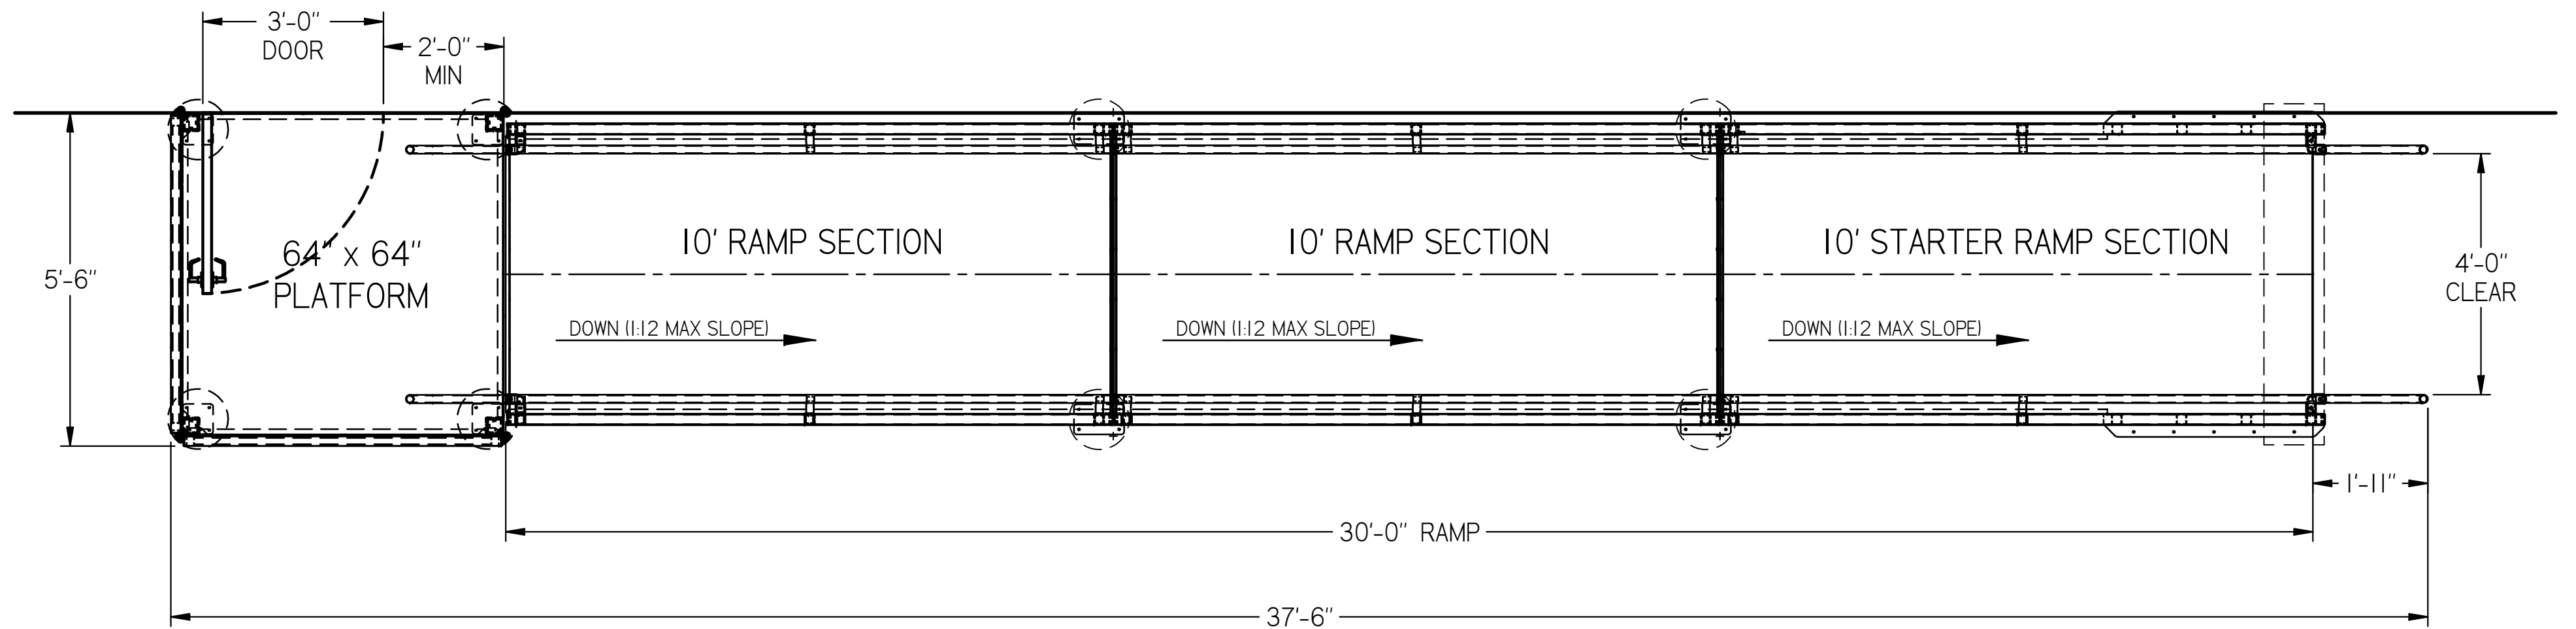

30' STRAIGHT RAMP WITH (1) 64" X 64" PLATFORM PROVIDED BY:

DWG #	30_STR	<p>UPSIDE INNOVATIONS LLC CINCINNATI, OHIO WWW.UPSIDEINNOVATIONS.COM PHONE: (513) 889-2492 FAX: (513) 672-2124</p>	ALL DIMENSIONS IN INCHES UNLESS OTHERWISE SPECIFIED		XXX ± 0.060" XXXX ± 0.015" ANGLES ± 1°	
DATE	12/4/14		DATE	BY	REV	REVISION DESCRIPTION
REVISION	--					
SCALE	1:25					
DRAWN	SRF					
CHECKED	KRS					
TITLE	UPSIDE STANDARD LAYOUT - 30' STRAIGHT RAMP		SIZE	C		
The concepts and designs shown here-in are the exclusive proprietary property of UPSIDE INNOVATIONS LLC and may not be copied or used in any manner without written permission from UPSIDE INNOVATIONS.						
					SHEET #	
					01	