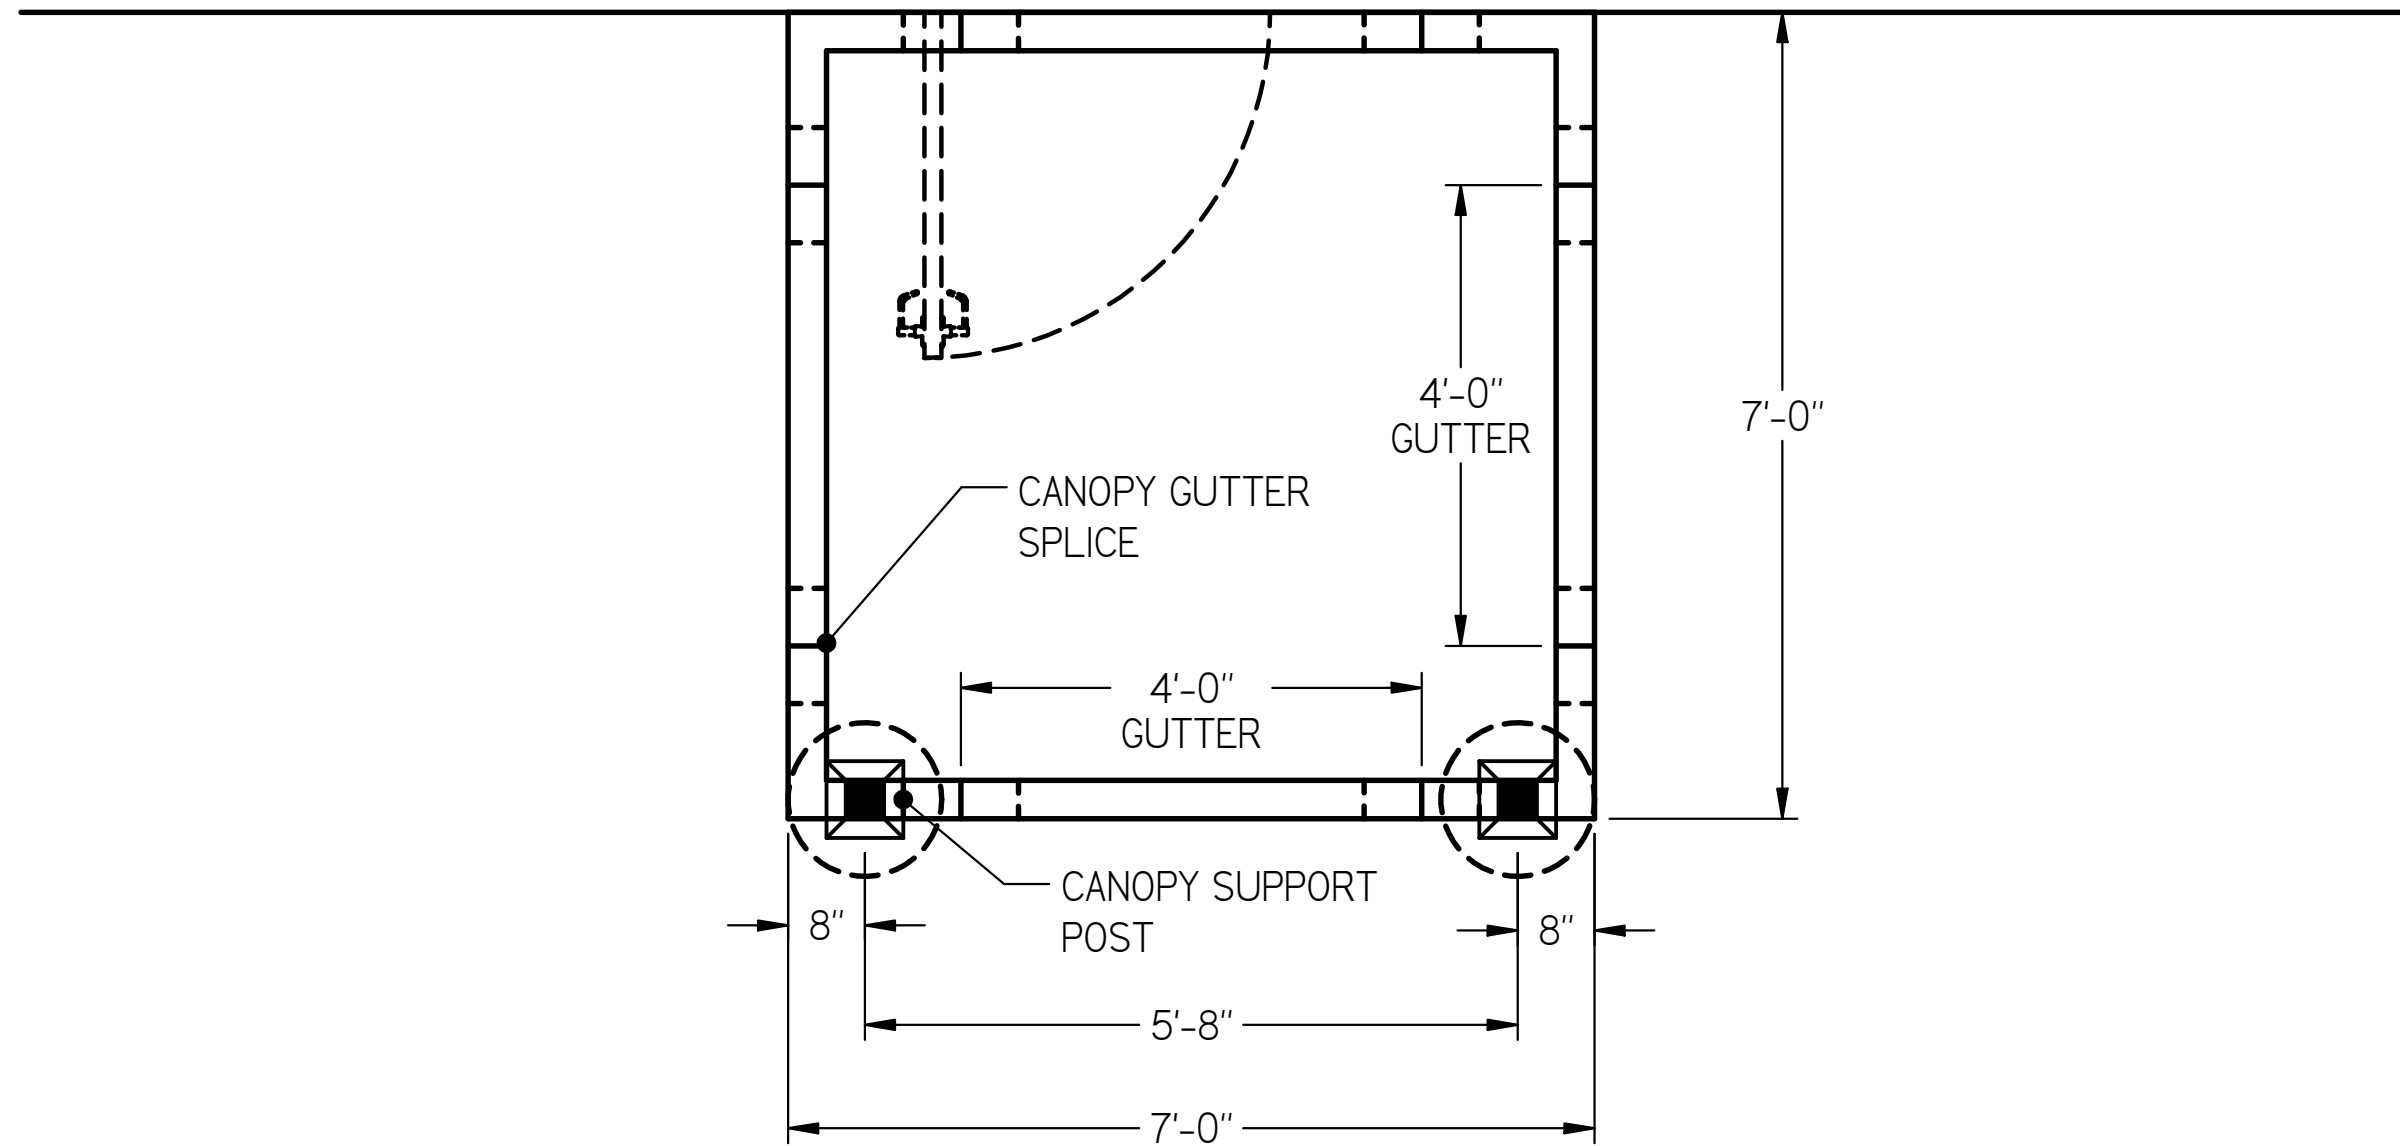

7' X 7' CANOPY PROVIDED BY:

DWG #	7X7_CANOPY	<p>UPSIDE INNOVATIONS LLC CINCINNATI, OHIO WWW.UPSIDEINNOVATIONS.COM PHONE: (513) 889-2492 FAX: (513) 672-2124</p>	ALL DIMENSIONS IN INCHES		XXX ± 0.060"	
DATE	11/30/18		UNLESS OTHERWISE SPECIFIED		XXXX ± 0.015"	
REVISION	--		DATE	BY	REV	REVISION DESCRIPTION
SCALE	N/A					
DRAWN	SRF					
CHECKED	KRS					
TITLE	UPSIDE STANDARD LAYOUT - 7' X 7' CANOPY	SIZE	C			
The concepts and designs shown here-in are the exclusive proprietary property of UPSIDE INNOVATIONS LLC and may not be copied or used in any manner without written permission from UPSIDE INNOVATIONS.						
					SHEET #	
					01	