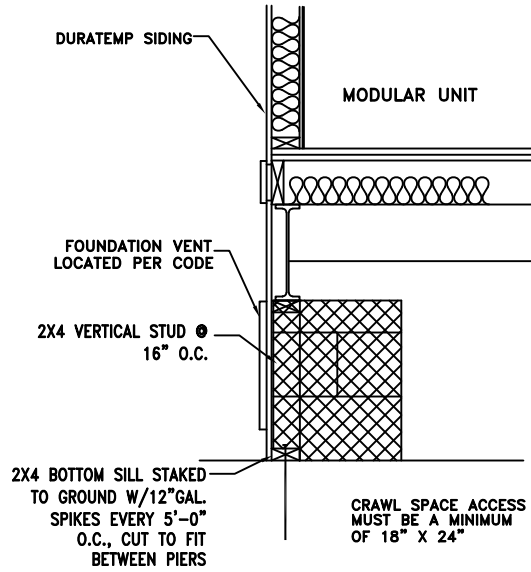

# Modular Genius

SMART BUILDING

GENERAL BUILDING INFORMATION:  
DRAWING NUMBER: 1 S-5  
DRAWING SKIRTING DETAILS

www.modulargenius.com  
(888)420-1113

PERIMETER SKIRTING DETAIL

OUTRIGGER SKIRTING DETAIL

ASK ABOUT GREEN, SUSTAINABLE BUILDING OPTIONS