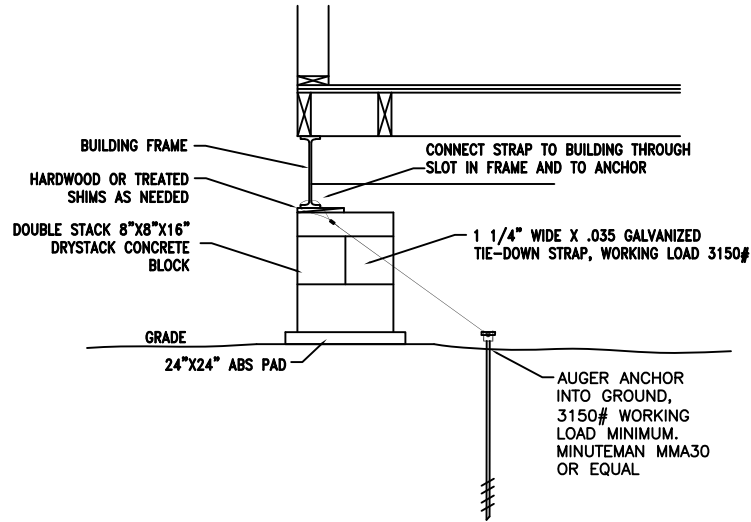

Modular Genius

SMART BUILDING

GENERAL BUILDING INFORMATION:
 DRAWING NUMBER: 1 S-2
 BUILDING TYPE: TEMPORARY FOUNDATION
 FRAME TYPE: PERIMETER FRAME

www.modulargenius.com
 (888)420-1113

PIER DETAIL @ CORNER