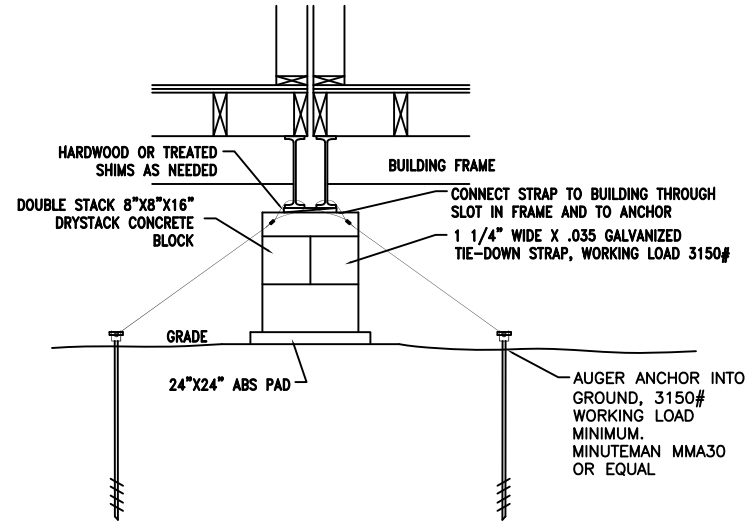

Modular Genius

SMART BUILDING

GENERAL BUILDING INFORMATION:
 DRAWING NUMBER: 1 S-2
 BUILDING TYPE: TEMPORARY FOUNDATION
 FRAME TYPE: PERIMETER FRAME

www.modulargenius.com
 (888)420-1113

PIER DETAIL @ CORNER