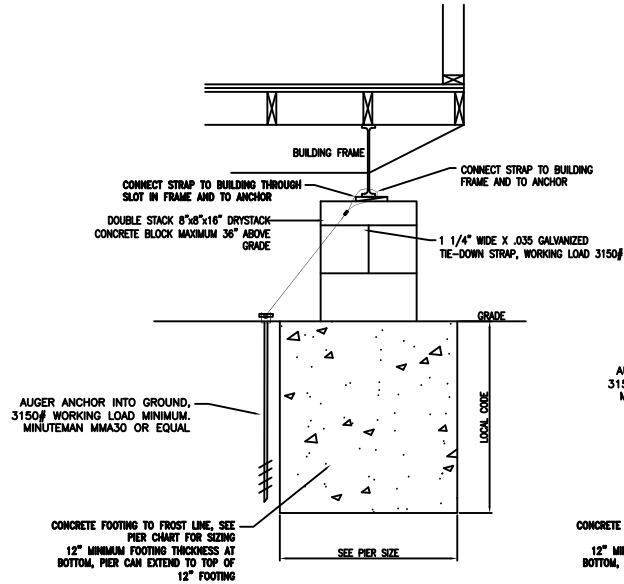

# Modular Genius

SMART BUILDING

GENERAL BUILDING INFORMATION:  
DRAWING NUMBER: 1 S-3  
BUILDING TYPE: PERMANENT FOUNDATION  
FRAME TYPE: OUTRIGGER FRAME

www.modulargenius.com  
(888)420-1113

PIER DETAIL AT MAINBEAM