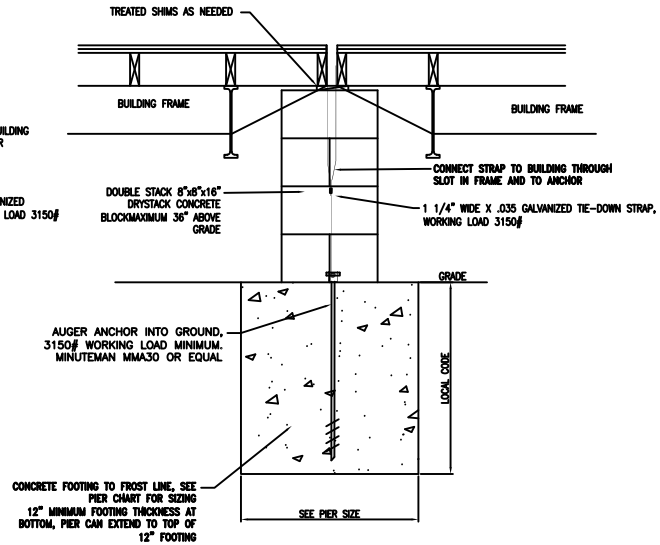

# Modular Genius

SMART BUILDING

GENERAL BUILDING INFORMATION:  
DRAWING NUMBER: 1 S-3  
BUILDING TYPE: PERMANENT FOUNDATION  
FRAME TYPE: OUTRIGGER FRAME

www.modulargenius.com  
(888)420-1113

PIER DETAIL AT MAINBEAM