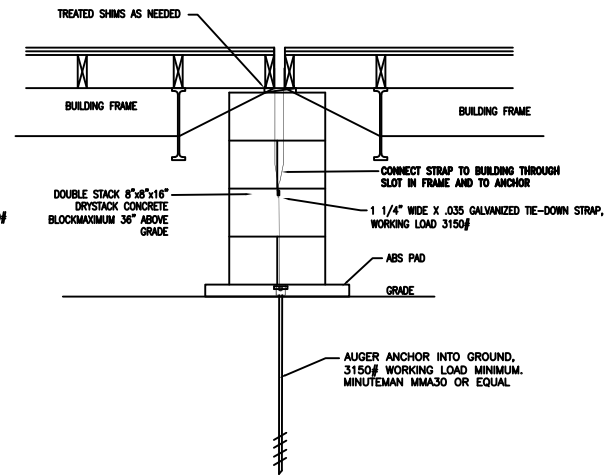

Modular Genius

SMART BUILDING

GENERAL BUILDING INFORMATION:
DRAWING NUMBER: 1 S-4
BUILDING TYPE: TEMPORARY FOUNDATION
FRAME TYPE: OUTRIGGER FRAME

www.modulargenius.com
(888)420-1113

PIER DETAIL AT MAINBEAM