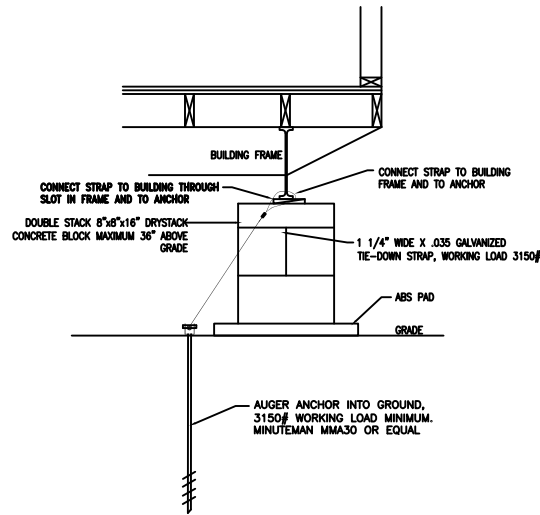

Modular Genius

SMART BUILDING

GENERAL BUILDING INFORMATION:
DRAWING NUMBER: 1 S-4
BUILDING TYPE: TEMPORARY FOUNDATION
FRAME TYPE: OUTRIGGER FRAME

www.modulargenius.com
(888)420-1113

PIER DETAIL AT MAINBEAM