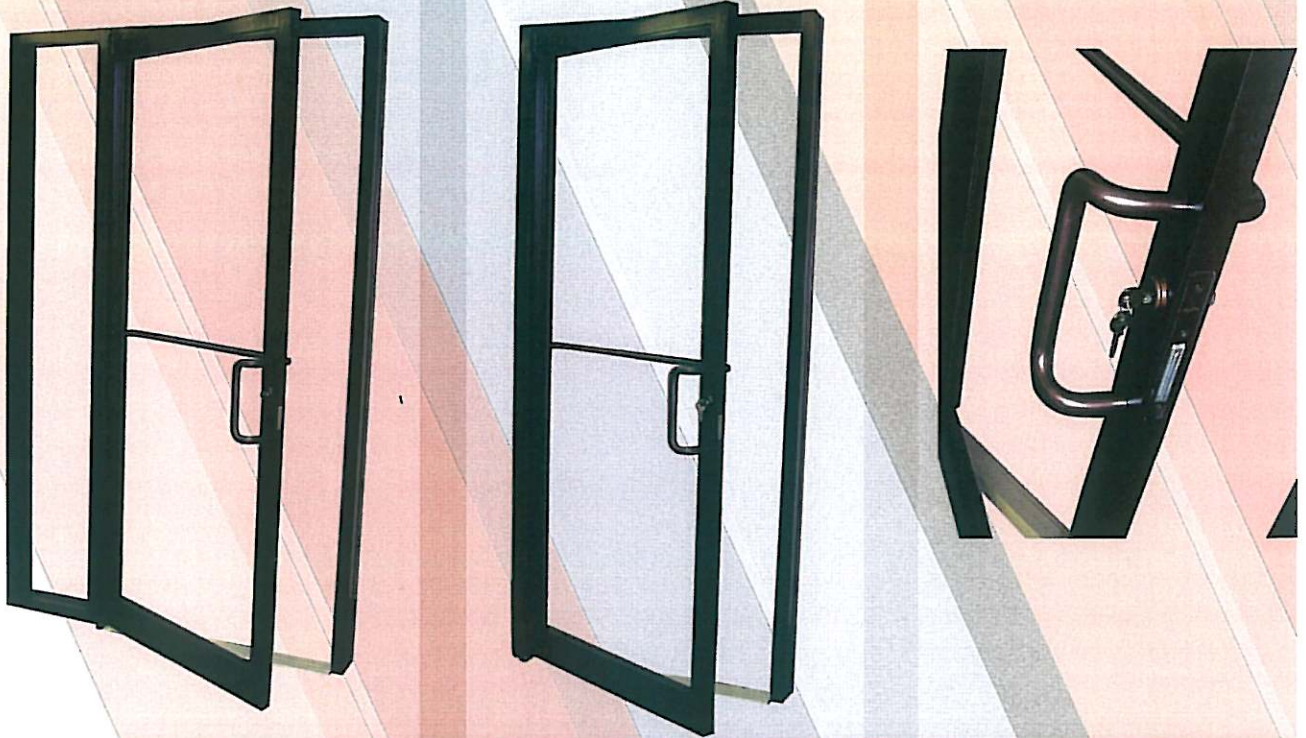

ENTERPRISE Aluminum Doors

FULL GLASS NARROW STILE ALUMINUM DOOR

All Hardware Included:

STANDARD PUSH & PULL HANDLE
MS DEAD LOCK
CYLINDER ON EACH SIDE
(Thumbturn available)
FLUSH-BOLTS (IF PAIR)
1/4" GLAZING STOPS
RUBBER GASKETS
WEATHERSTRIPPING
PLASTIC GLASS JACK
SCREWS

- AVAILABLE IN CLEAR, and BRONZE ANODIZED
- EASY ASSEMBLY
- WILL FABRICATE FOR ADDITIONAL CHARGE
- 1/4" GLASS & CLOSER OPTIONAL
- PANIC HARDWARE OPTIONAL

Door Size: 3070

**Glass Size: 1/4" glass
31-3/16" X 76-11/16"**

**—Optional 1" glass
available**

Call factory for pricing

[2/18/08]

TELL MANUFACTURING, INC. — Page 1 — 2008

CORPORATE OFFICE: 207 BUCKY DRIVE, LITITZ, PA 17543 **TOLL FREE:** 800-433-4047 **PHONE:** 717-625-2990 **FAX:** 717-625-7095
OTHER LOCATIONS: HOUSTON, TEXAS ELKHART, INDIANA GARDENA, CALIFORNIA
WEBSITE: www.tellmfg.com