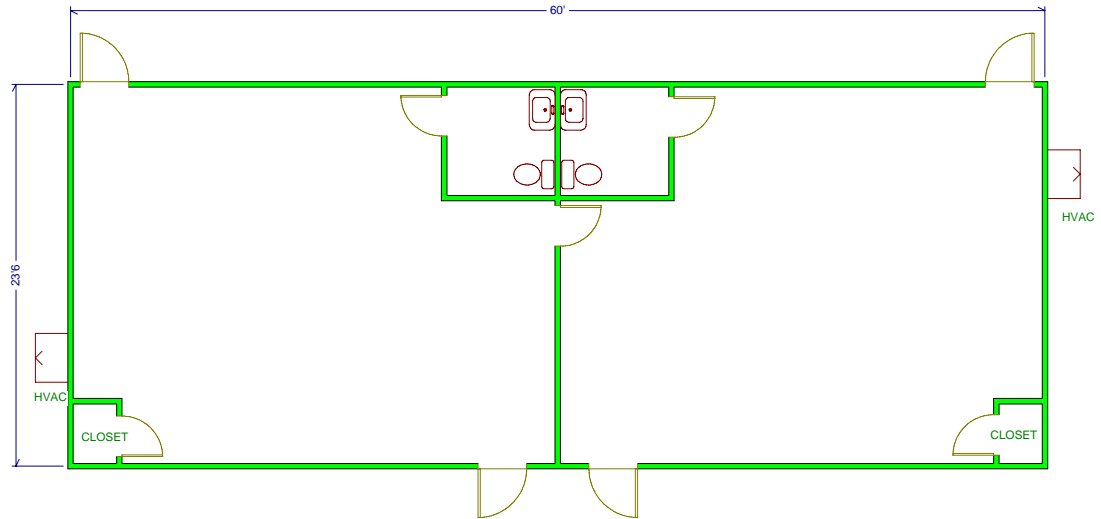

- **Exterior Siding:** .019 Aluminum
- **Interior Walls:** Vinyl Covered Gypsum
- **Ceiling:** Sea Spray Gypsum
- **Floor:** Carpet
- **HVAC:** Central
- **Plumbing:** ADA Restroom
- **Electric:** Surface Mounted Florescent Lights
- **Doors:** Interior - Wood / Exterior - Metal
- **Windows:** Aluminum
- **Options:** Skirting, Steps and Ramps available