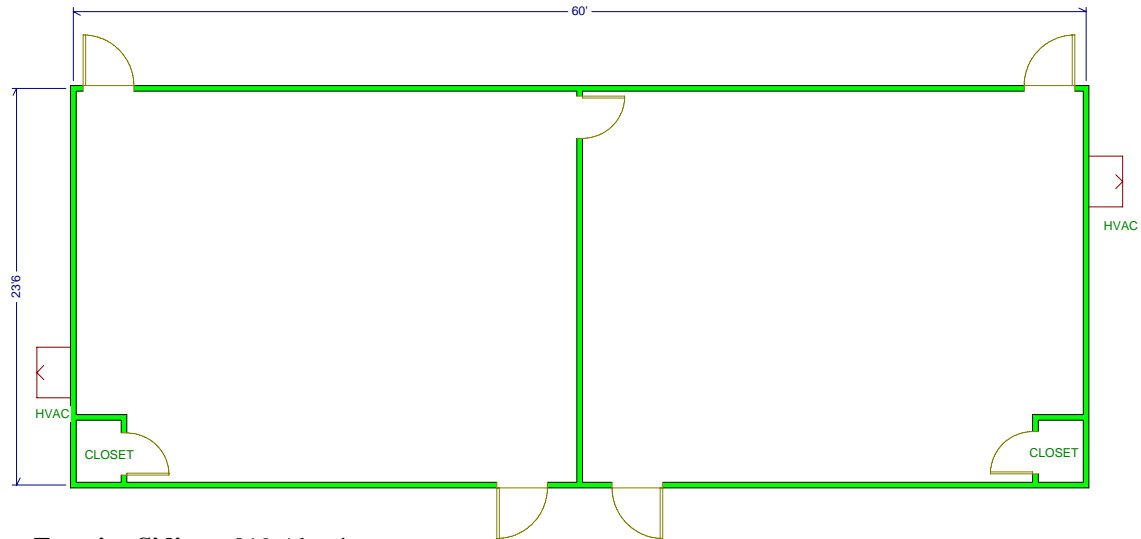

888-420-1113
www.modulargenius.com

SALE PRICE: \$49,220.00

MODEL:
2456-CL-1

SQUARE FOOTAGE:
1,440

BUILDING SIZE:
24' x 60'

BUILDING USE:
EDUCATION

Visit the MODULAR BUILDING CALCULATOR at www.modulargenius.com