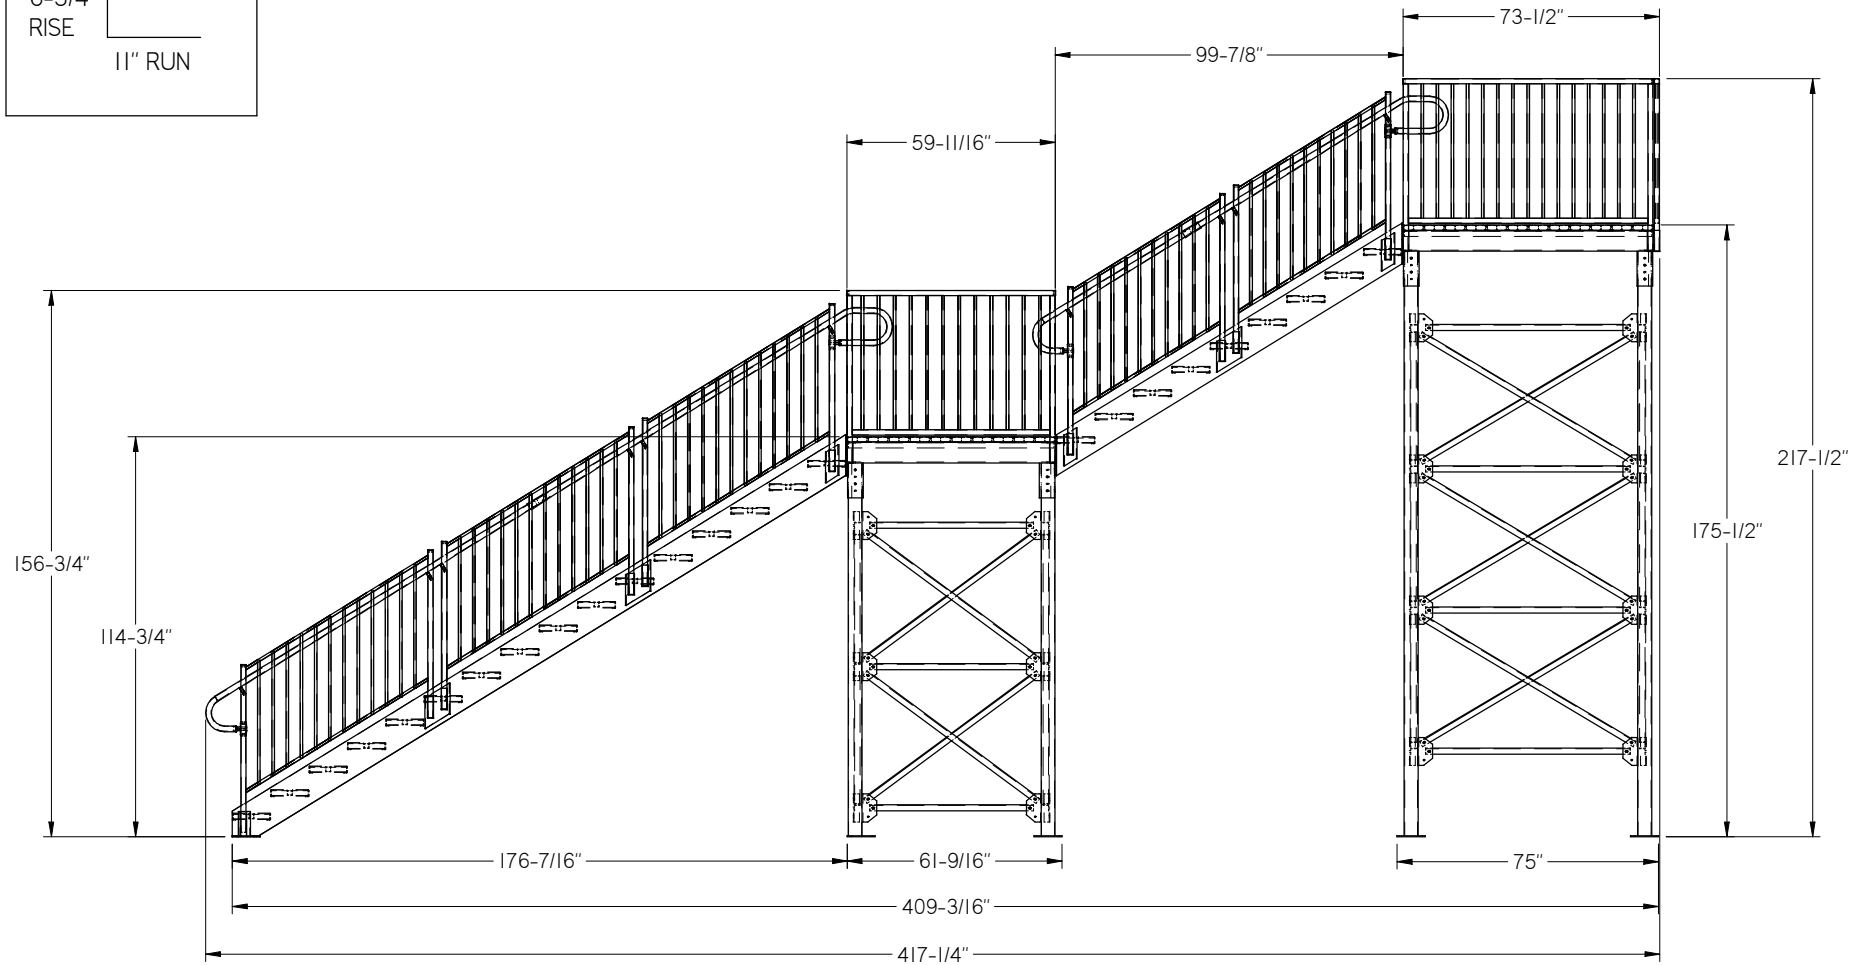

MODULAR GENIUS - FULL STEP ASSY - QTY: 1

MODULAR  GENIUS

SMART BUILDING

1-888-420-1113

www.modulargenius.com

ALL STEPS

6-3/4"
RISE

11" RUN

MODULAR GENIUS FULL STEP ASSY FRONT VIEW

NOTE: 44" STEP WIDTH

MODULAR GENIUS

SMART BUILDING

1-888-420-1113

www.modulargenius.com