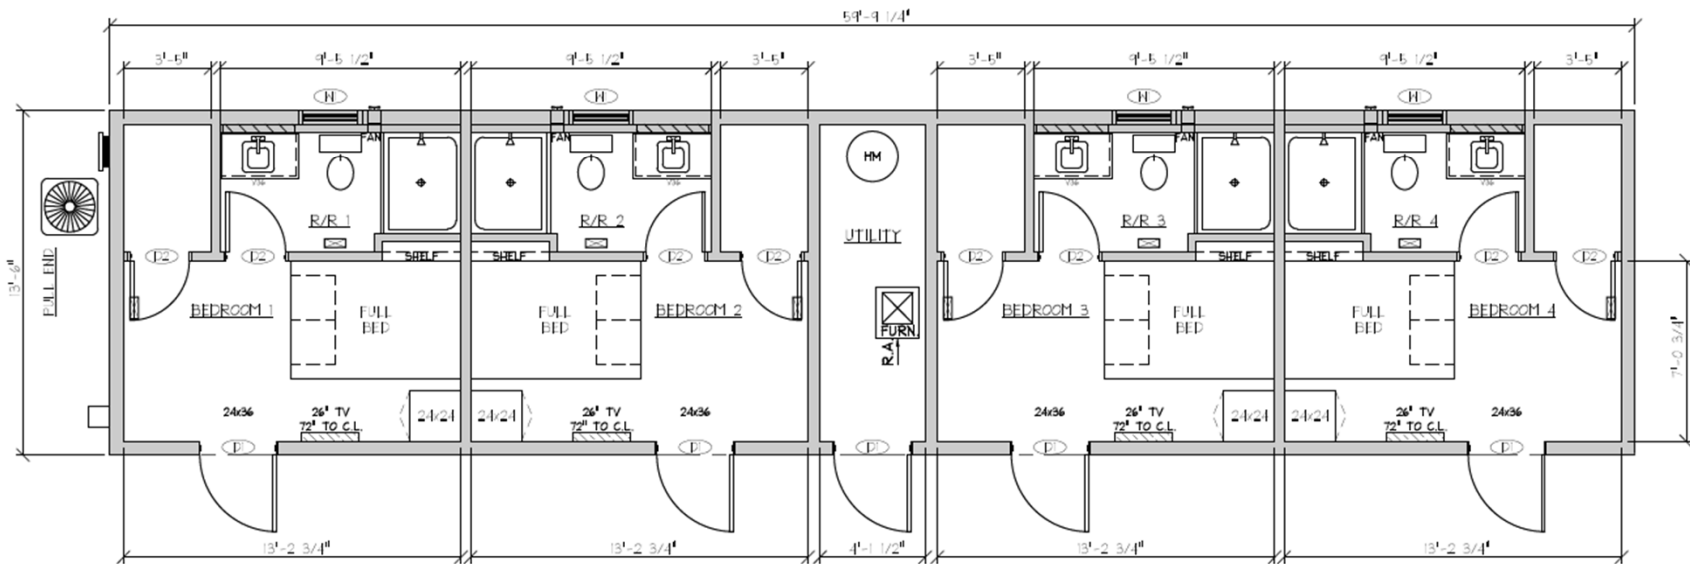

MODULAR GENIUS, INC.
888-420-1113
www.modulargenius.com

SMART BUILDING SPACE PLANNER

DRAWING NUMBER:
4 Room ManCamp

SQUARE FOOTAGE:
840 Sq. Ft.

BUILDING SIZE:
14'-0" x 60'-0"

BUILDING USE:
Living/Sleeping Qtrs

DOOR SCHEDULE		
DOOR	DESCRIPTION	ROUGH OPENING
(E)	36x80 EXTERIOR DOOR	36-1/2" x 80-1/2"
(I2)	30x77 INTERIOR DOOR	30-1/4" x 79"

WINDOW SCHEDULE		
WINDOW	DESCRIPTION	ROUGH OPENING
(H)	30" x 30" VERTICAL SLIDER WITH OBSCURE GLASS	30-1/2" x 29-1/2"

Layout 2 (4 Room ManCamp)

MODULAR GENIUS, INC.
888-420-1113
www.modulargenius.com

SMART BUILDING SPACE PLANNER

DRAWING NUMBER:
4 Room ManCamp

SQUARE FOOTAGE:
840 Sq. Ft.

BUILDING SIZE:
14'-0" x 60'-0"

BUILDING USE:
Living/Sleeping Qtrs

ELEVATION

ELEVATION

ELEVATION

ELEVATION

Layout 2 (4 Room ManCamp)

Layout # 2 (4 Room ManCamp) Specifications

October 5, 2011

Layout # 2 (4 Room Man Camp)
14X60 4 Bedroom Quarters