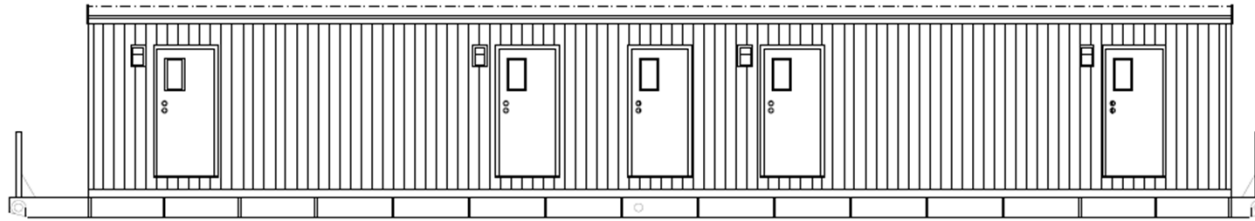

DOOR SCHEDULE		
DOOR	DESCRIPTION	ROUGH OPENING
(E)	36x80 EXTERIOR DOOR	36-1/2" x 80-1/2"
(I2)	30x77 INTERIOR DOOR	30-1/4" x 79"

WINDOW SCHEDULE		
WINDOW	DESCRIPTION	ROUGH OPENING
(H)	30" x 30" VERTICAL SLIDER WITH OBSCURE GLASS	30-1/2" x 29-1/2"

Layout 2 (4 Room ManCamp)

MODULAR GENIUS, INC.
888-420-1113
www.modulargenius.com

SMART BUILDING SPACE PLANNER

DRAWING NUMBER:
4 Room ManCamp

SQUARE FOOTAGE:
840 Sq. Ft.

BUILDING SIZE:
14'-0" x 60'-0"

BUILDING USE:
Living/Sleeping Qtrs

ELEVATION

ELEVATION

ELEVATION

ELEVATION

Layout 2 (4 Room ManCamp)

Layout # 2 (4 Room ManCamp) Specifications

October 5, 2011

Layout # 2 (4 Room Man Camp)
14X60 4 Bedroom Quarters