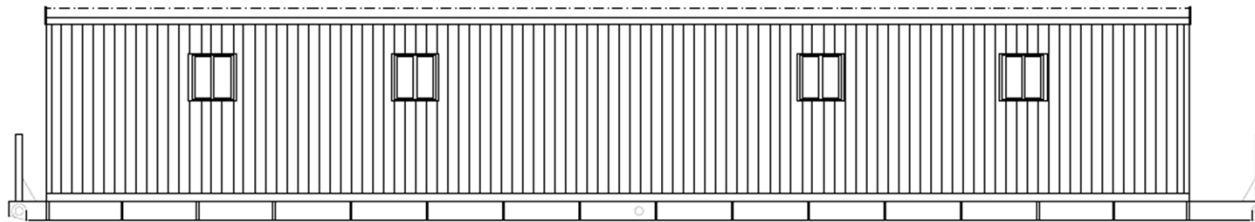

MODULAR GENIUS, INC.
888-420-1113
www.modulargenius.com

SMART BUILDING SPACE PLANNER

DRAWING NUMBER:
4 Room ManCamp

SQUARE FOOTAGE:
840 Sq. Ft.

BUILDING SIZE:
14'-0" x 60'-0"

BUILDING USE:
Living/Sleeping Qtrs

DOOR SCHEDULE		
DOOR	DESCRIPTION	ROUGH OPENING
(E)	36x80 EXTERIOR DOOR	36-1/2" x 80-1/2"
(I2)	30x77 INTERIOR DOOR	30-1/4" x 79"

WINDOW SCHEDULE		
WINDOW	DESCRIPTION	ROUGH OPENING
(H)	30" x 30" VERTICAL SLIDER WITH OBSCURE GLASS	30-1/2" x 29-1/2"

Layout 2 (4 Room ManCamp)

MODULAR GENIUS, INC.
888-420-1113
www.modulargenius.com

SMART BUILDING SPACE PLANNER

DRAWING NUMBER:
4 Room ManCamp

SQUARE FOOTAGE:
840 Sq. Ft.

BUILDING SIZE:
14'-0" x 60'-0"

BUILDING USE:
Living/Sleeping Qtrs

ELEVATION

ELEVATION

ELEVATION

ELEVATION

Layout 2 (4 Room ManCamp)

Layout # 2 (4 Room ManCamp) Specifications

October 5, 2011

Layout # 2 (4 Room Man Camp)
14X60 4 Bedroom Quarters