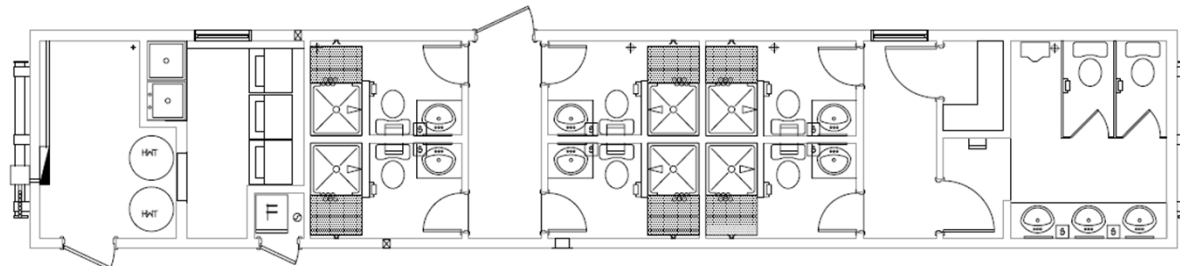

MODULAR GENIUS, INC.
888-420-1113
www.modulargenius.com

SMART BUILDING SPACE PLANNER

DRAWING NUMBER:
ManCamp Complex (49)

SQUARE FOOTAGE:
6,400 sq. ft.

BUILDING SIZE:
26'-8" x 240'-0"

BUILDING USE:
Living/Sleeping Qtrs

FLOOR PLAN - 49 MAN COMPLEX

TYPICAL FLOOR PLAN

WASHCAR

49 Man Complex Floor Plan (Man Camp)